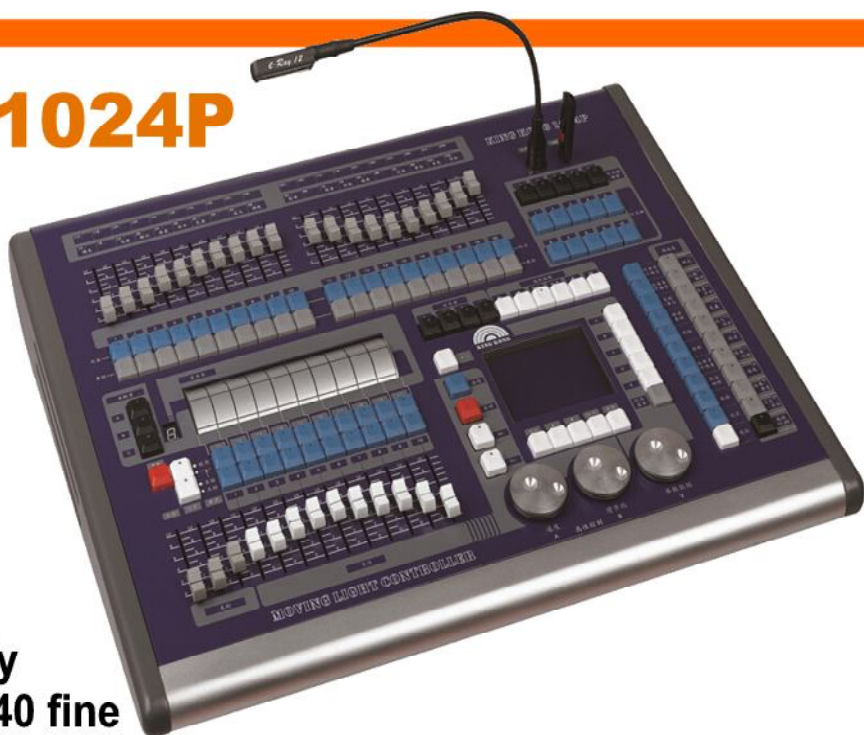

ADL Lighting

DMX Controller 1024P

DMX channel: 1024

Library: Avo R20

Fixture: 80

600 Scene

600 Scene step

Shape generator

Swop Pan/Tilt

Revers channel output

Real time blackout

10 Scenes to run simultaneously

Channels for each fixture: 40 + 40 fine

Re-patched Fixture address

Channel slope modification

Time control of scenes Fade in/out, LTP slope

5 Shapes for each scene

Scene and dimmer by slider

Interlocked scene

Button controlled scene

5 Shapes to run simultaneously

Master slider Global, playback, fixture

Channel value by wheel

Channel value by slider

Dimmer by slider

USB Memory FAT32 supported

ADL
Lighting

www.adl-lighting.it